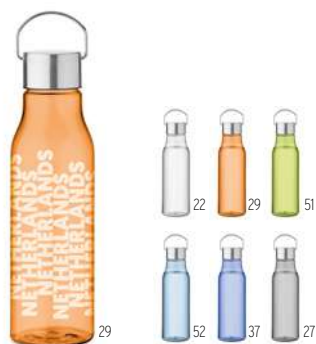

Vernal MO6976
Drinking bottle in RPET which is BPA free and stainless steel cap with lid handle. Leak free. Capacity: 600 ml. **Size** Ø6x23 cm **Print technique** Round screen printing,RD,PL