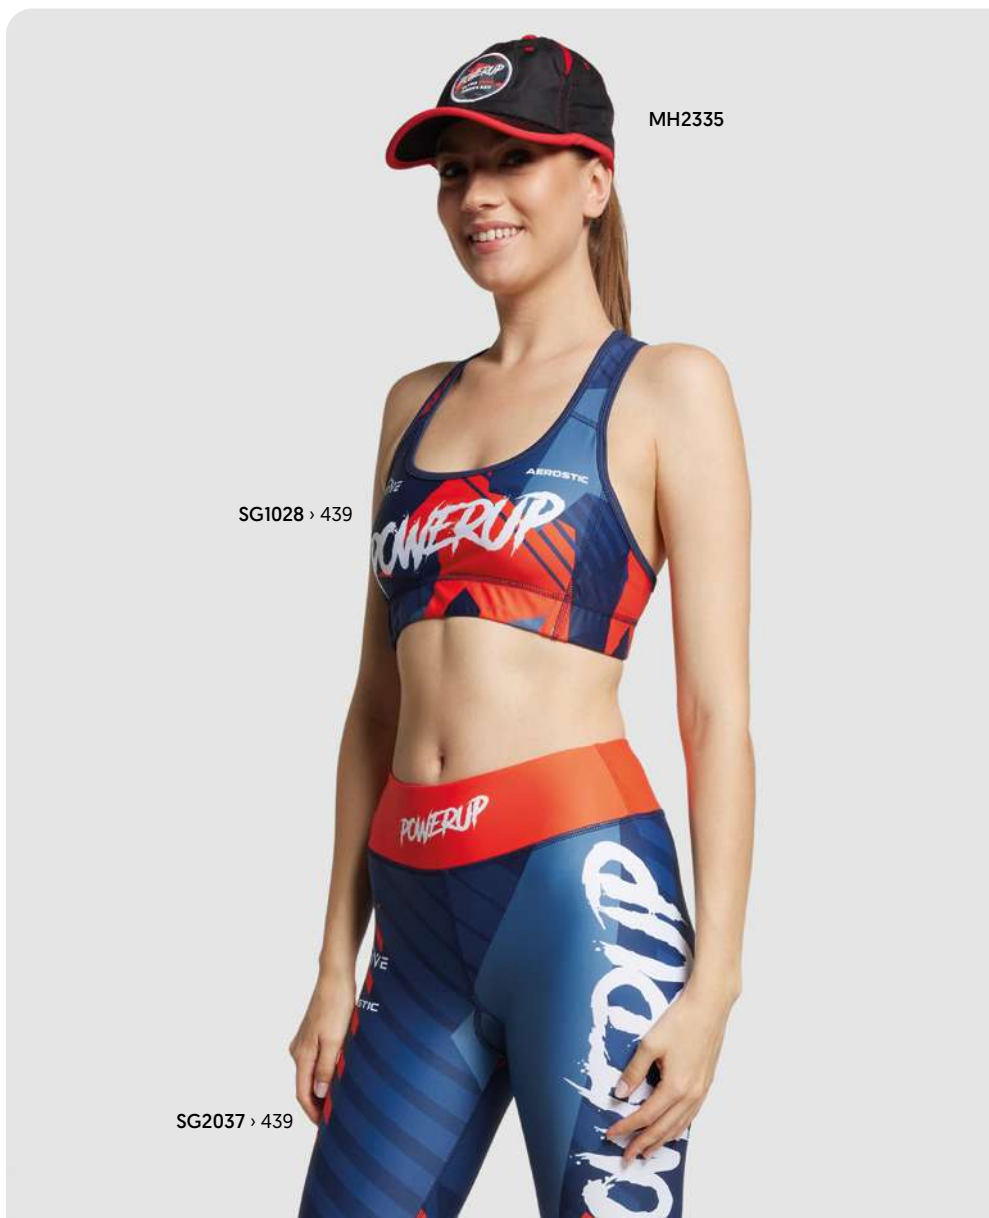

MH2333

yourChoice

50
MOQ

**Performance caps
in your colours, in
your design**

Pick your favourite style and
customise it in the colours of your
choice, matching your brand.

Delivery time: from 6 weeks.

MH2335