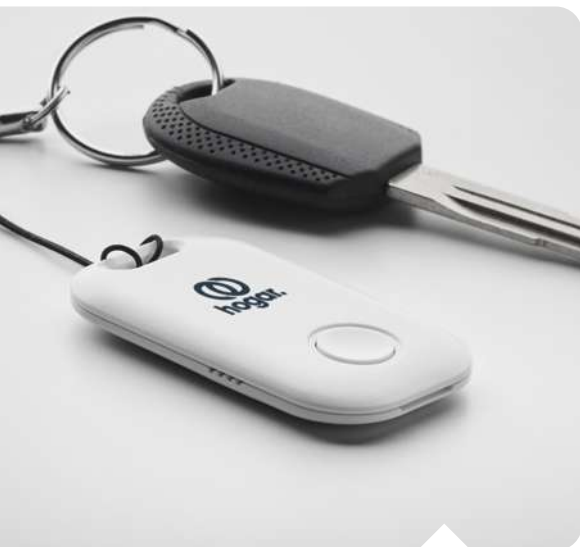

MO2277

Busca MO2277

Smart Apple Find My locator anti loss finder. Only compatible with Apple devices (iOS). The Apple Find My network is a safe and convenient way to find your compatible personal items using your Apple devices.
Size 5,4x3x0,6 cm **Print technique** Pad printing,DO1,DL

Finit MO6897

4.2 Wireless anti-loss/ key finder device made in bamboo casing. Requires a free app available in both iOS and Android. Attach the device to your bag, keys or luggage and whenever your belongings are lost the device will help you to find them. The additional features available with this item are remote shutter/selfie button and phone finder function. 1 CR2032 battery included. Range distance 35m outside/15m inside. **Size** 5,4x2,8x0,8 cm **Print technique** Pad printing,DO1,DL,L