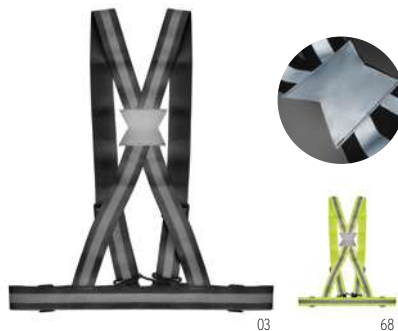

Allvisible MO6445

Adjustable 360° reflective body belt with silver stripes. For promotional use only. **Size** 51x52 cm
Print technique Screen printing,D01,DL,T1,TD,TR