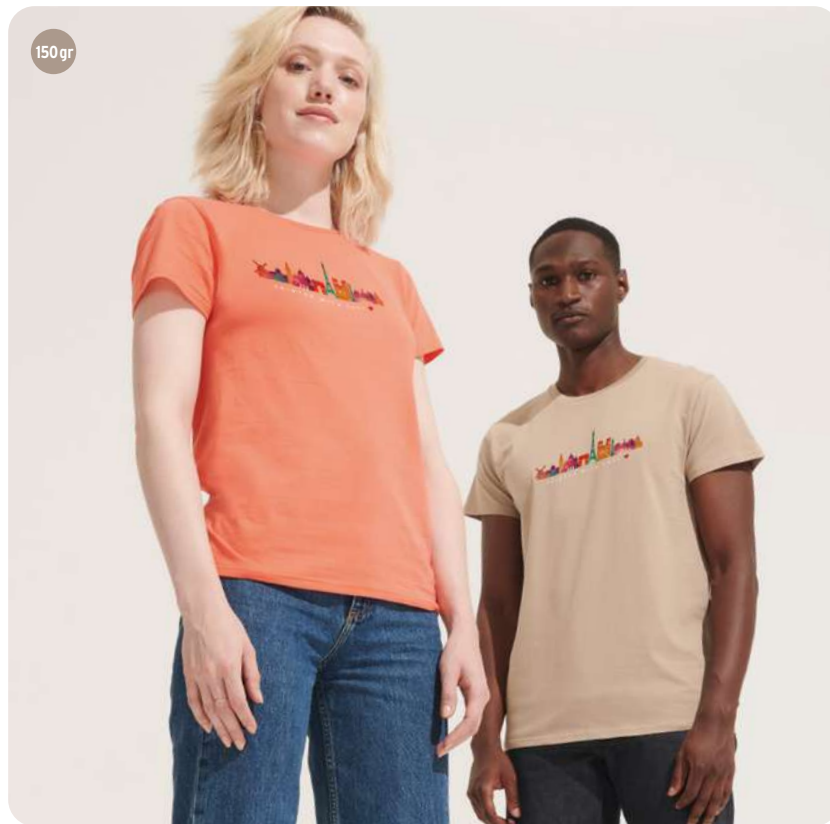

150 gr

BEST SELLER ORGANIC

SOL'S CRUSADER MEN S03582
SOL'S CRUSADER WOMEN S03581

Eco-friendly T-shirt. Jersey 150. 100% organically grown cotton. Natural finish for a softer and smoother feel.

Printing techniques Screen printing*,E,TDT,TR,TT