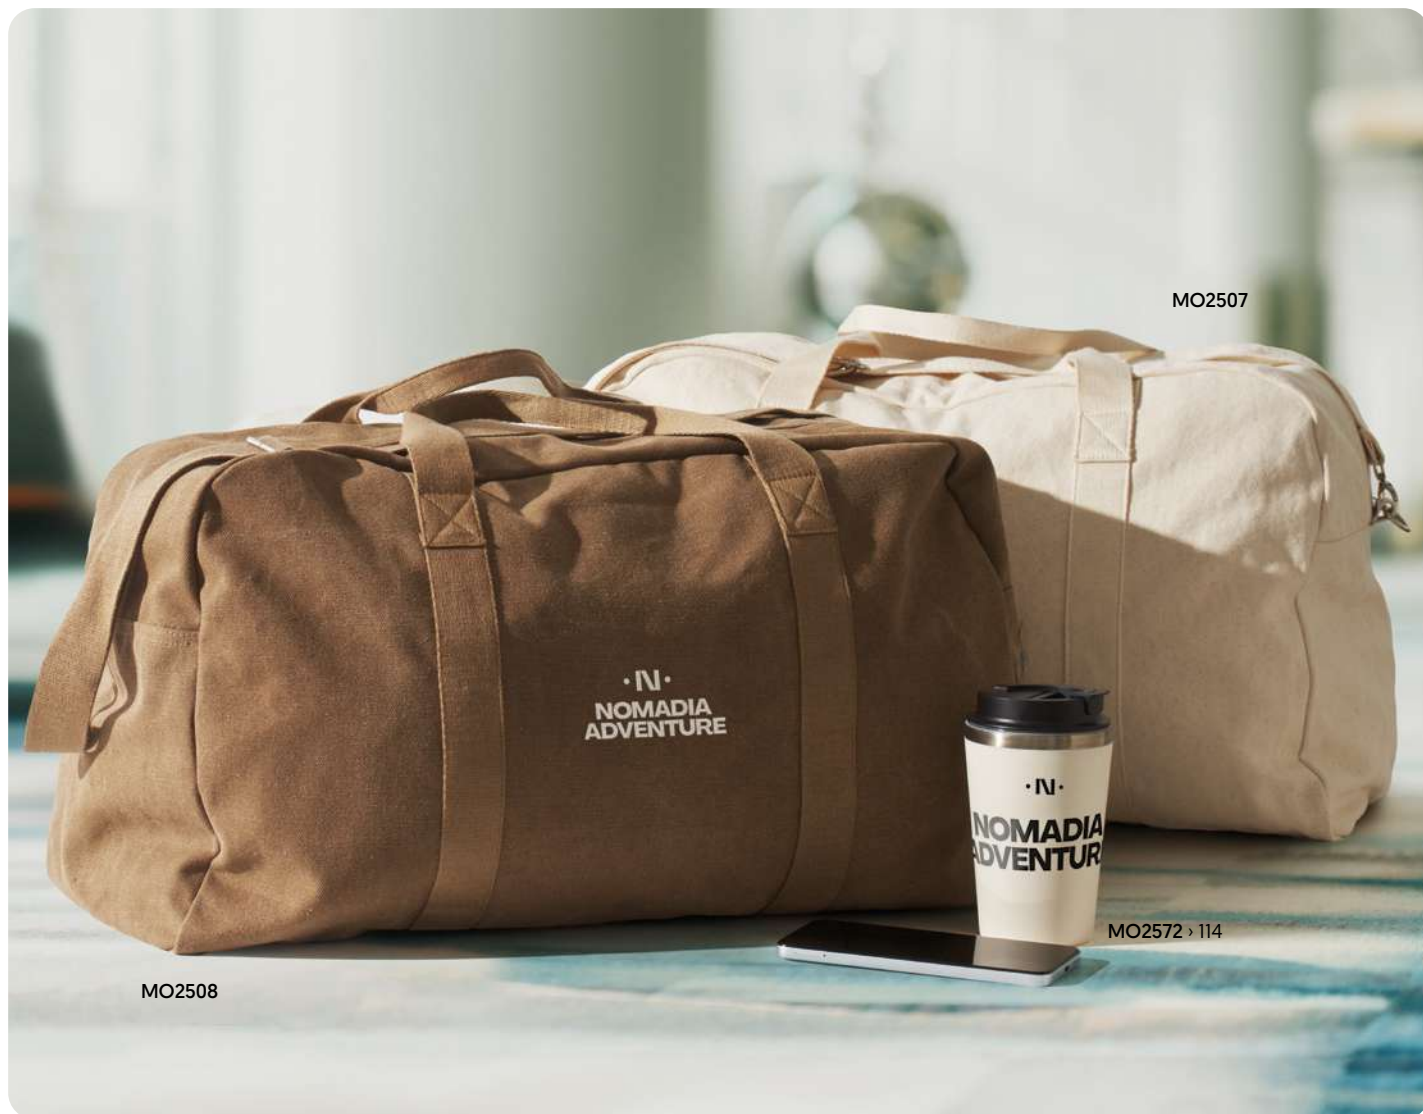

MO2507

MO2508

MO2572 › 114