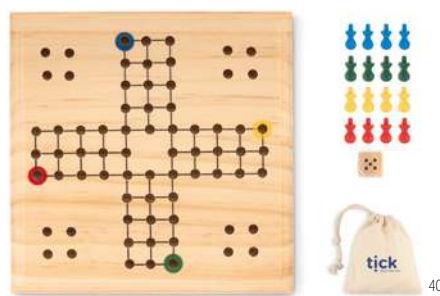

Ludo MO6110

Wooden Ludo game. Presented in cotton pouch. **Size** 12x12x1,5 cm
Print technique Pad printing,DO1,DL,L,S,T1,TD,TR