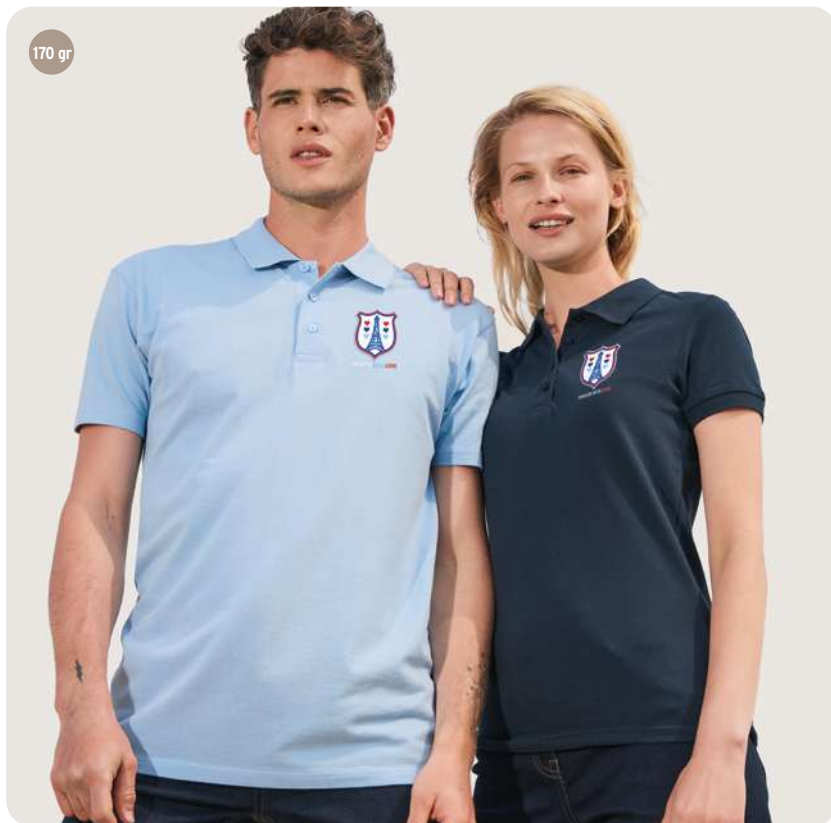

BEST SELLER

SOL'S SUMMER II S11342
SOL'S PASSION S11338

Short sleeve polo shirt. Piqué 170.
100% combed Ringspun cotton.

Printing techniques Screen printing*, E, TDT, TR, TT