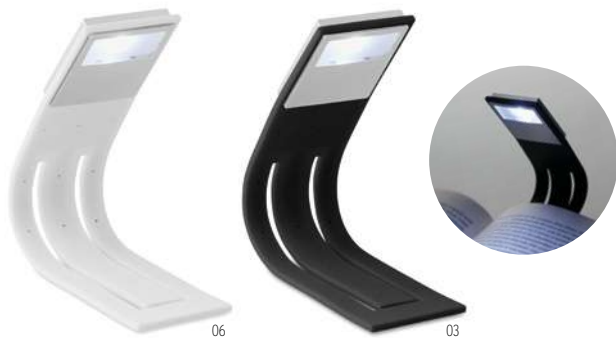

Flexilight MO9460

LED reading light book mark. With flexible body for easy beam angle adjustment. 2 CR2032 batteries included. **Size** 20,5x4 cm **Print technique** Pad printing, D01, DL