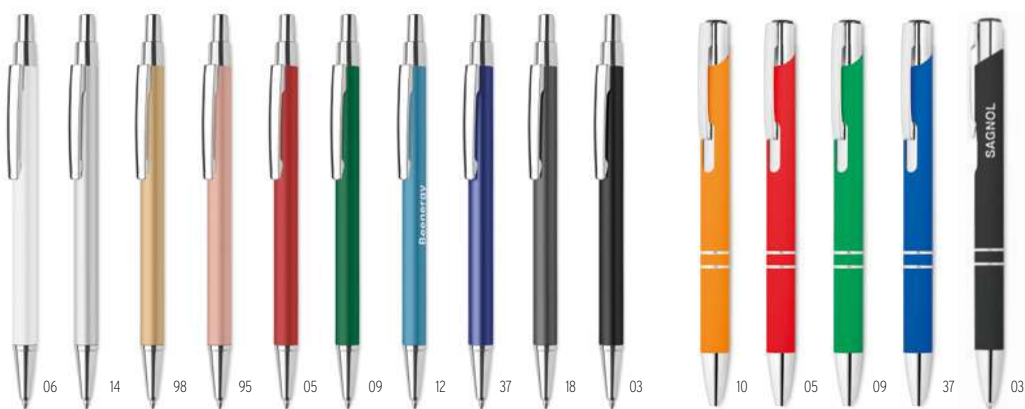

Dana MO6560

Push button ball pen in recycled aluminium. Blue ink.
Size Ø0,8x14 cm **Print technique** Pad printing, L

Aosta MO8857

Push button ball pen in rubberized finish. Blue ink. **Size** Ø1x13,5 cm **Print technique** Laser engraving