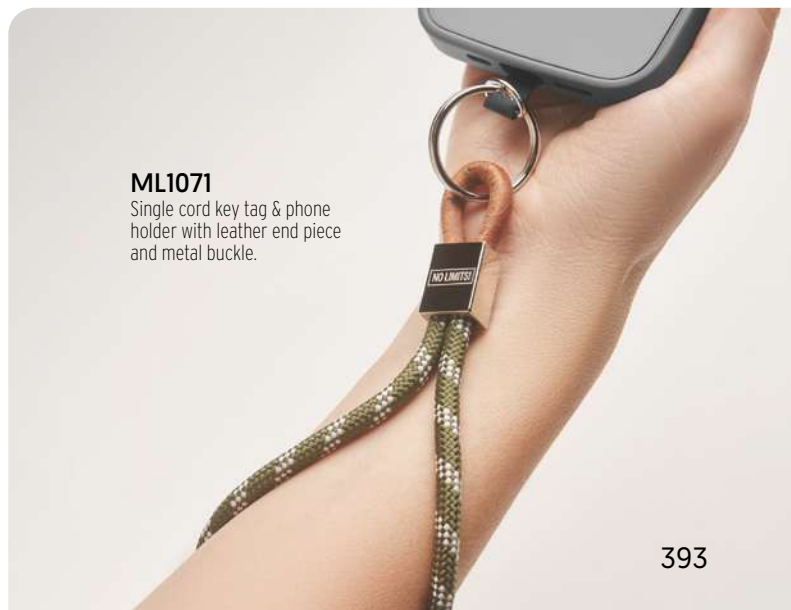

ML1071
Single cord key tag & phone holder with leather end piece and metal buckle.