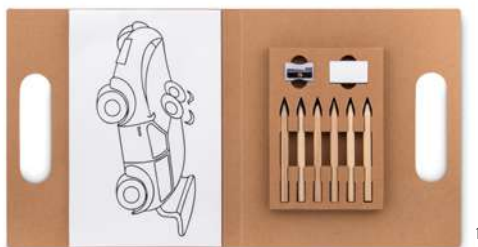

Folder2 Go MO9544
Children colouring set with 30 colouring recycled paper sheets. Includes 6 colouring pencils, sharpener and eraser.
Size 20x1,6x21 cm **Print technique** Pad printing, S, D01, DL