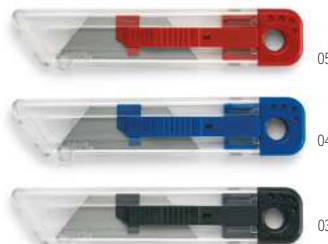

05

04

03

Highcut IT3011

Retractable knife. Clear finish and coloured body.
Size 12,5x2,5x1,5 cm **Print technique** Pad printing,D01,DL