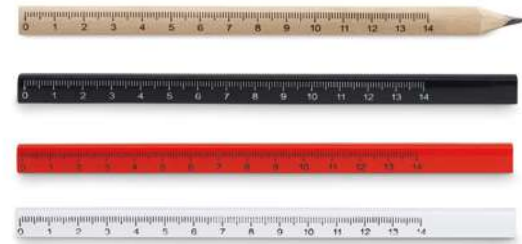

40

03

05

06

Maderos MO8686

Wooden carpenters pencil with 14 cm ruler.
Size 17,5x1x0,8 cm **Print technique** Pad printing,L

Multichillo MO2531

Recycled aluminium multi-function pocket knife. 5 functions: large blade, bottle opener, screwdriver, corkscrew and can opener. **Size** 8,5x2,5 cm **Print technique** Pad printing,L