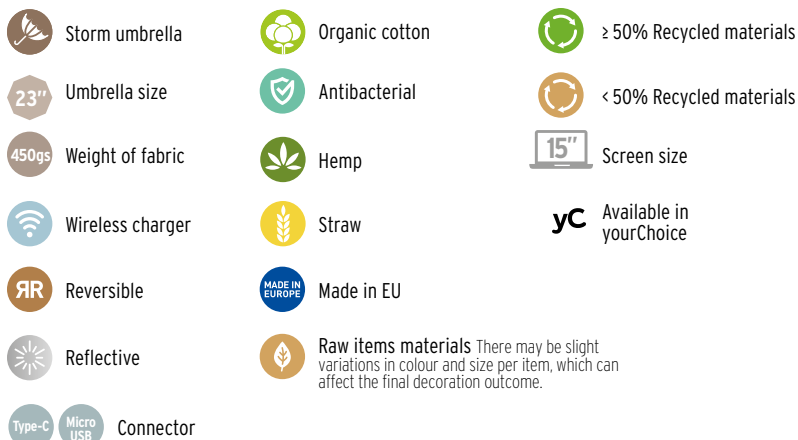

GENERAL PICTOGRAMS