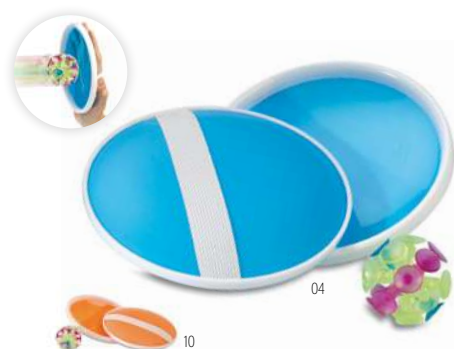

Catch&Play IT3852

Ball catch game including one suction ball and a pair of suction ball holders. **Size** Ø15x2 cm
Print technique Pad printing,DL