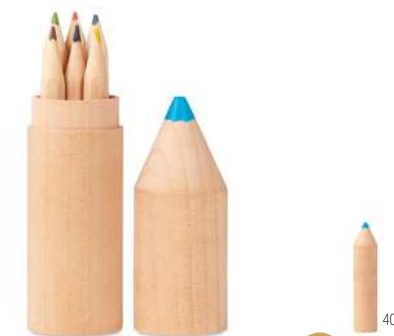

Boww MO6836

Set of 4 highlighter coloured pencils in recycled paper box. **Size** 17,5x0,75 cm **Print technique** Pad printing,PD,DL

Coloret IT2691

12 wooden pencils in pencil shaped wooden box. **Size** Ø3,5x13,5 cm **Print technique** Pad printing,DL