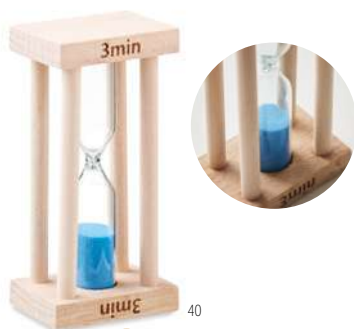

Ci MO6902 ●

Wooden sand timer. Approx. 3 minutes. **Size** 4,5x9x3 cm
Print technique Pad printing,L