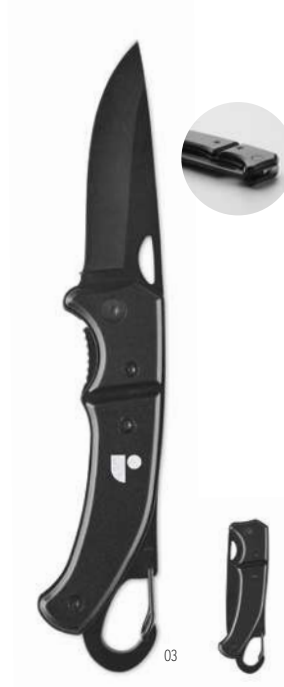

Skrp MO2297

Stainless steel foldable knife in acacia wooden handle. Blade length: 6 cm. **Size** 9,1x2,4x1,4 cm **Print technique** Pad printing, L

Fife MO2364

Aluminium foldable knife with carabiner. Blade in stainless steel. The carabiner is not for climbing (non-professional use). **Size** 10x3x1 cm **Print technique** Pad printing, L