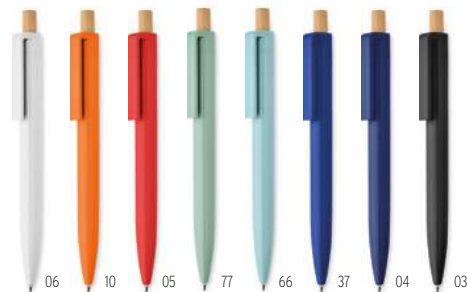

Negrito MO9393

Push button stylus pen in aluminium. When the logo is engraved on to the barrel, the colour revealed matches the colour of the touch tip. Blue ink. **Size** Ø1x14 cm **Print technique** Laser engraving