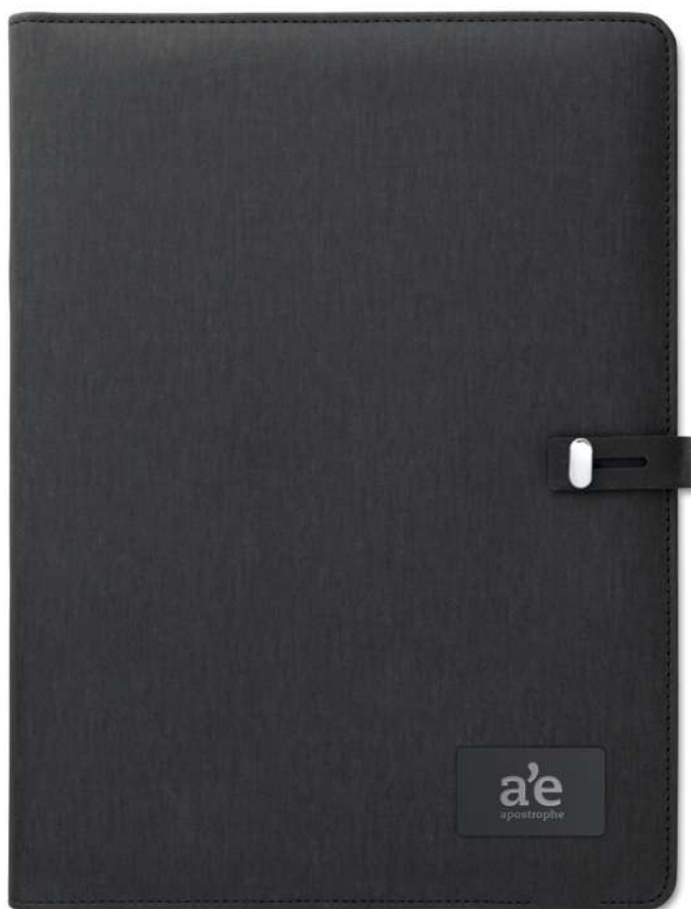

15W

A4 conference folder with linen-PU cover. 5000 mAh power bank and 15W magnetic wireless charger. 20 lined sheets notepad. Multiple internal compartments. Magnetic closure. Elastic pen holder. **Size** 23x31x2 cm
Print technique Pad printing, DO1, S, T1, TD, TR