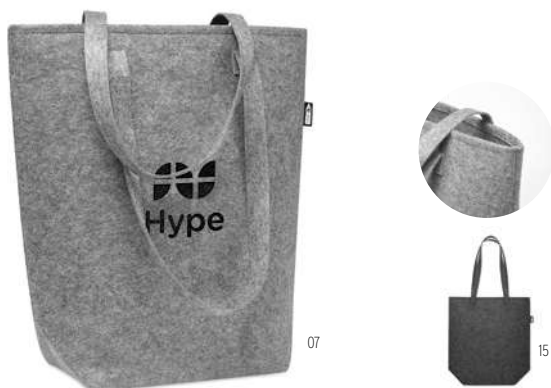

Taslo MO6185

RPET felt shopping bag. **Size** 40x15x42 cm **Print technique** Screen printing,T1,TD,TR,B