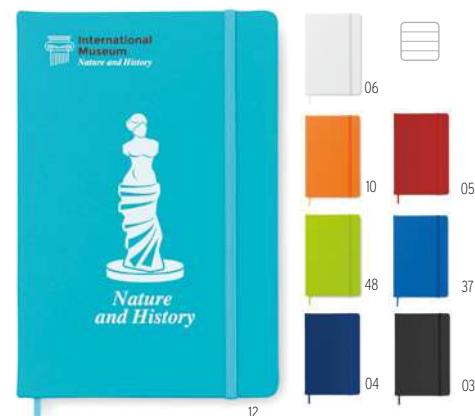

Notelux MO1800

A6 notebook with hard PU cover. Casebound. 192 lined pages (96 sheets). Matching elastic closure strap and ribbon page-marker. **Size** 14x9x1,5 cm **Print technique** Pad printing,S,T1,B,TR,PD