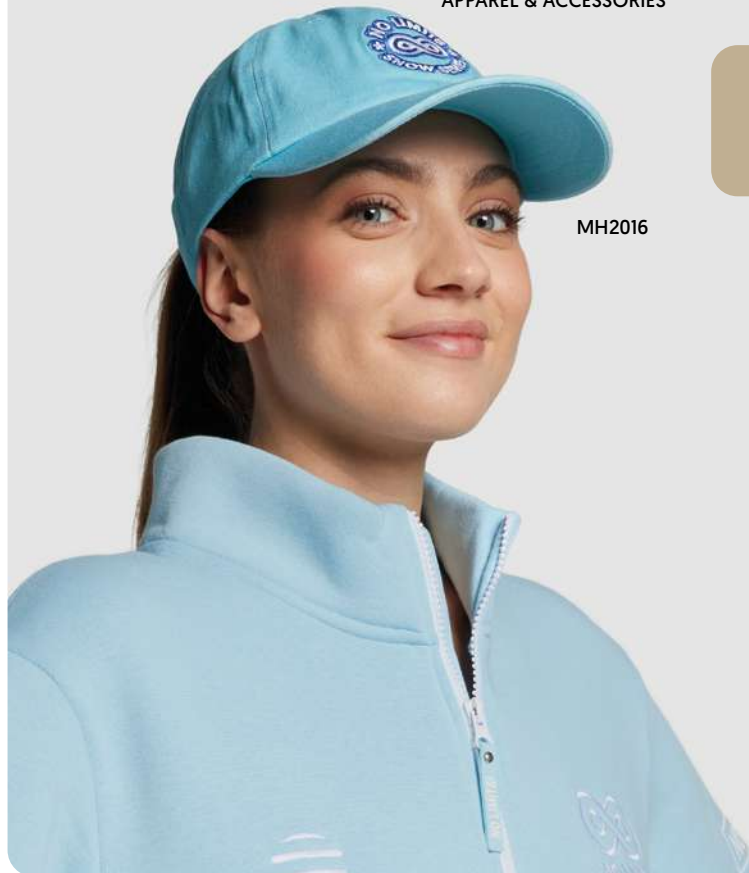

yourChoice

MH2016

MH2016

Pre-washed cotton twill, unstructured 6 panel baseball cap. Casual charm and everyday functionality.