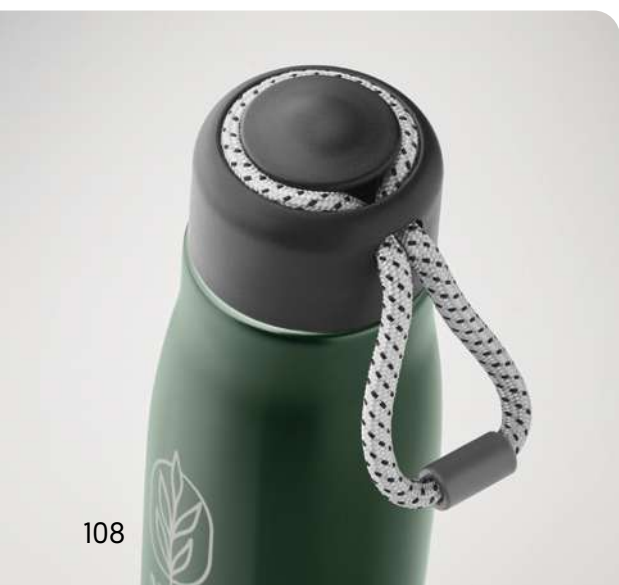

Eating & Drinking

MO2304 , 88

MO2493 , 151

MO1804 , 60

Savor the moment with thoughtful gifts that bring people and your brand together.

MO2493 · 151

Your go-to double wall bottle

This durable bottle is always ready to roll. Designed with an integrated cord grip, recycled materials and a capacity of 500 ml.