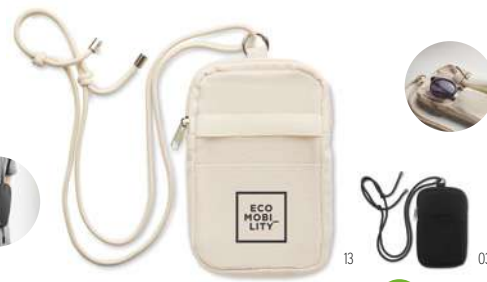

Valley Wallet MO2052

Universal cross body smartphone bag in 300D RPET polyester with adjustable strap. Front and side zippered pocket. Main compartment has several pockets. **Size** 10x2,5x20 cm **Print technique** Screen printing,T1,TD,TR