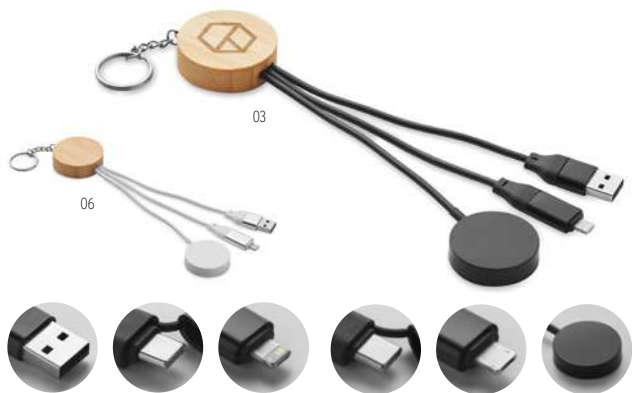

Cabo MO2443 • 
 60W cable in recycled ABS casing with keyring and phone stand. Input: 2-in-1 Type-C and Type-A. Output: Type-C and micro-B (2-in-1 pin). Cable length: 26 cm. **Size** 2,1x1,1x27,5 cm **Print technique** Pad printing,DL,D01

Linea MO2425 • 
 60W retractable charging cable in recycled ABS casing. Input: 2-in-1 Type-C and Type-A. Output: Type-C and micro-B (2-in-1 pin). Cable length: 80 cm. **Size** 5,3x5,3x1,6 cm **Print technique** Pad printing,DL,D01

MO2585

MO2567 > 99

03

Shaka MO2585 • 
 60W lanyard charging cable type-C to type-C
 in RPET with phone cord holder. **Size** 0,5x1 cm
Print technique Pad printing,L,DL,DO1

Practical smartwatch charging cables

Bule MO2451

Key ring 4-in-1 charging cable 60W with bamboo detail. Input: 2-in-1 Type-C & Type-A. Output: Watch charging (Samsung® and Apple®), type-C and micro-B (2-in-1 pin).
Size 4,4x1,3x26,8 cm **Print technique** Pad printing,L,DL,D01