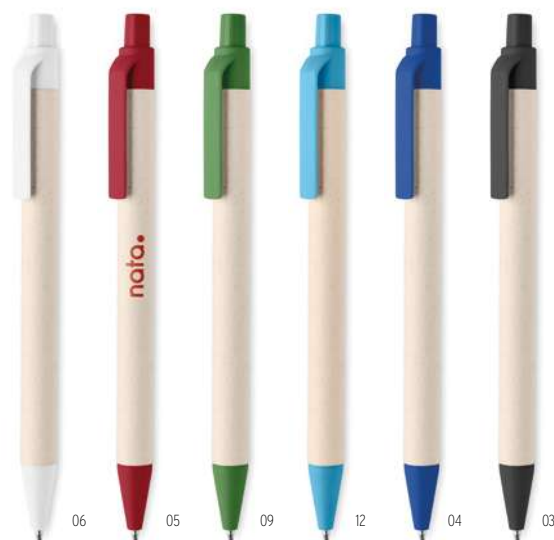

Pushton MO8105

Push type ball pen with recycled paper and ABS fittings. Blue ink. **Size** Ø1x14 cm
Print technique Round screen printing, P, PD

Milk carton office accessories

Mito Note MO6743

A5 notebook with hard cover made of 70% recycled milk carton pack and 30% recycled paper. Casebound. 160 lined pages (80 sheets 80 gsm) made of recycled paper. Elastic closure strap, ribbon bookmark. **Size** 21x14,5x1,3 cm **Print technique** Pad printing,S,B,PD