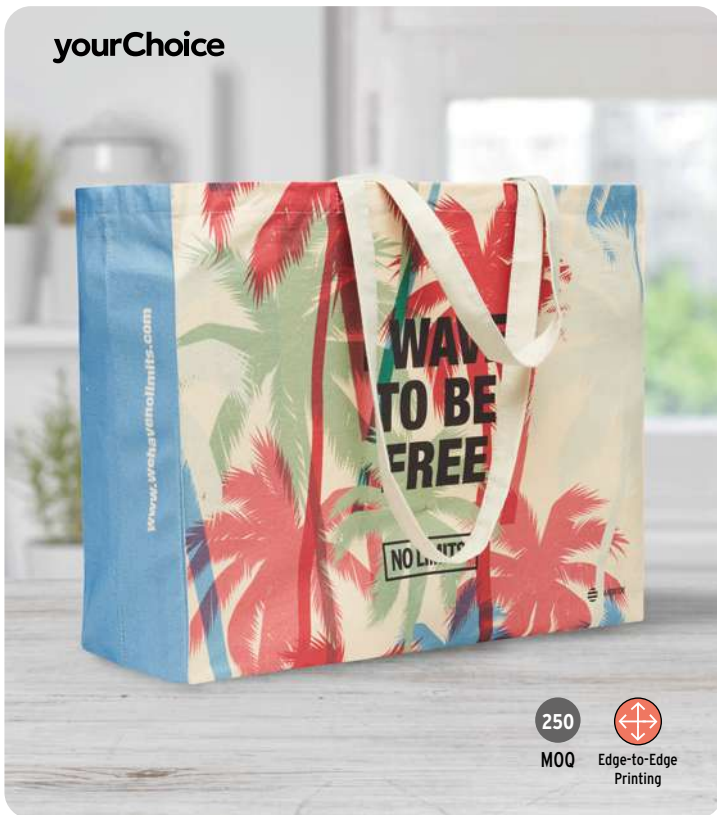

yourChoice

Allover Screen printed