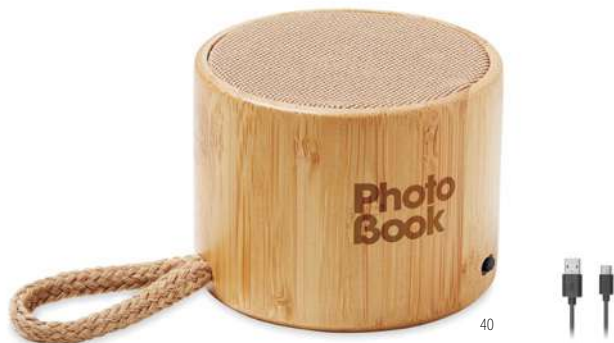

40

Round Lux MO6818 

5.3 wireless speaker in ABS with bamboo casing and LED light indication. 1 Rechargeable Lithium 300 mAh battery included. Output data: 3W, 4 Ohm and 5V. Playing time approx.. 4h. **Size** Ø6,2x5 cm **Print technique** Pad printing,RL,L