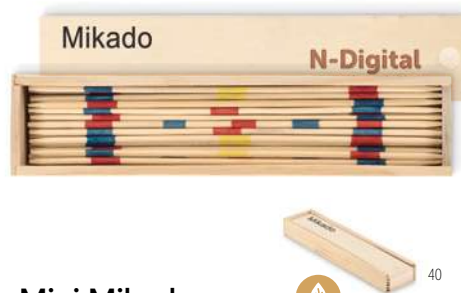

Mini Mikado MO9189

Wooden mikado set. Presented in wooden box.
Size 19x4x2 cm **Print technique** Pad printing,L,S