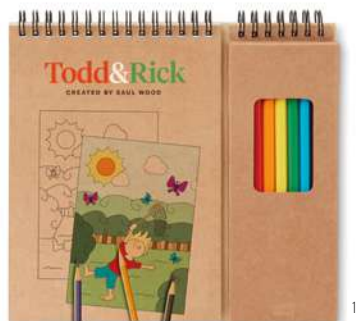

Colopad MO8769
Colouring set with 24 pages 6 of which have pictures to colour in and 18 blank pages. Includes 8 colouring pencils.
Size 21,5x18,5x1 cm **Print technique** Screen printing