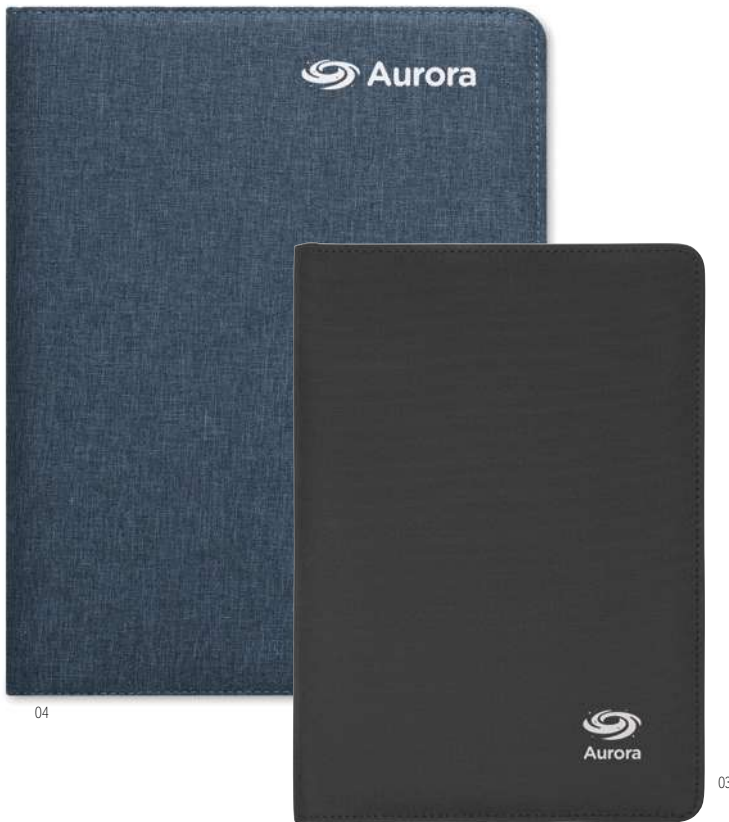

Casove MO6487 ●

A4 conference folder with RPET cover. 20 lined bamboo paper sheets notepad. Shaped inner pocket. 2 card holders. Pen holder. **Size** 24,3x31,2x1,4 cm **Print technique** Screen transfer,STD,TR

Folio MO2569 ●

A5 portfolio in 2 tone 300D RPET. Replaceable A5 notepad. 40 white lined bamboo paper pages (20 sheets). Pen holder. Cardholders inner side and one big compartment. **Size** 17x1,3x24 cm **Print technique** Screen printing,T1,TD,TR