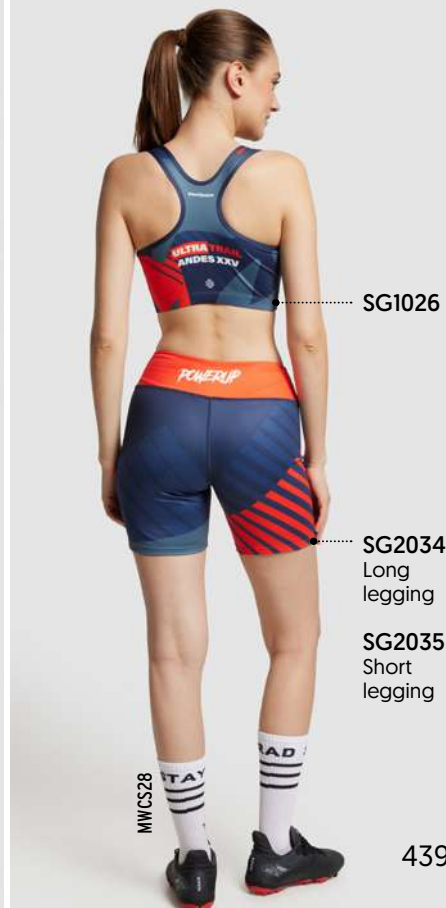

SG1026

SG2034
Long
legging

SG2035
Short
legging

MWCS28