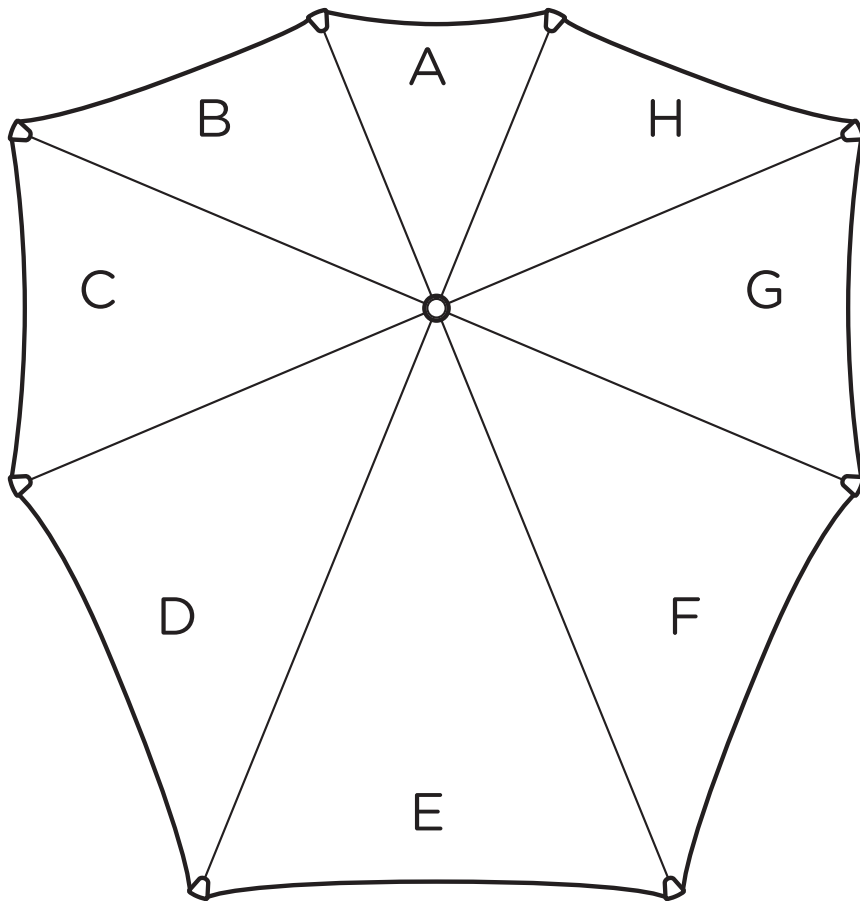

s e n z ° 

long umbrellas

senz° original

senz° large

senz° XXL

senz° kids

<i>description</i>	only one can ever be the first	more protection; more comfort	protection for 2 people	the first storm umbrella for children
<i>type</i>	long umbrella	long umbrella	long umbrella	long umbrella
<i>function</i>	auto close	auto close	auto close	auto close
<i>end caps</i>	eyesavers	eyesavers	eyesavers	eyesaver
<i>stormproof</i>	up to 100 km/h	up to 100 km/h	up to 100 km/h	up to 100 km/h
<i>warranty</i>	2 years	2 years	2 years	2 years
<i>fabric</i>	pongee (polyester)	pongee (polyester)	pongee (polyester)	pongee (polyester)
<i>ribs</i>	patented senz° ribs	patented senz° ribs	patented senz° ribs	patented senz° ribs
<i>shaft</i>	aluminium	steel	fiberglass	steel
<i>weight</i>	440 gr	468 gr	593 gr	296 gr
<i>canopy size</i>	90 cm x 87 cm	94 cm x 94cm	110 cm x 107 cm	67 cm x 65 cm
<i>folded length</i>	79 cm	80 cm	93,8 cm	63 cm

s e n z ° ➤

guideline logo dimensions

panel	max logo size
A	10 cm x 10 cm
B	20 cm x 15 cm
C	20 cm x 15 cm
D	20 cm x 15 cm
E	no print possible
F	20 cm x 15 cm
G	20 cm x 15 cm
H	20 cm x 15 cm

doming logo size